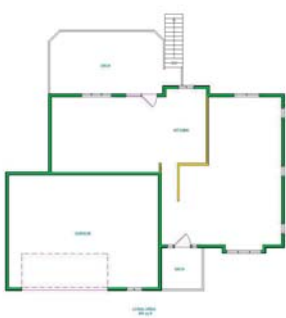

Project Portfolio 3

Dare to Dream!

Cramped and dated were the best adjectives for this ¾ master bathroom. A rust-stained shower, oak vanity and toilet filled the small space. But the owners weren't afraid to dream.

Before:

3/4 master bath is small and dark

Existing first floor

Existing second floor

New first floor

After:

Heated floors, a clawfoot tub, walk-in shower and separate toilet compartment give the master bath a spa-like feel