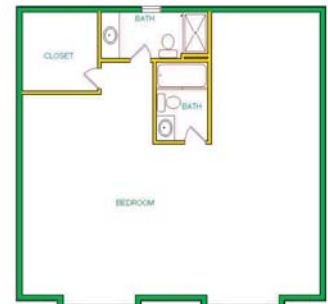

Project Portfolio 3

Dare to Dream!

Cramped and dated were the best adjectives for this ¾ master bathroom. A rust-stained shower, oak vanity and toilet filled the small space. But the owners weren't afraid to dream.

Before:

3/4 master bath is small and dark

Existing first floor

Existing second floor

New first floor

After:

Heated floors, a clawfoot tub, walk-in shower and separate toilet compartment give the master bath a spa-like feel

New second floor